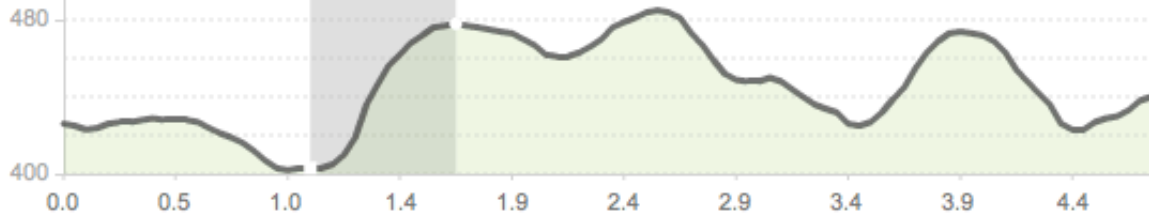

4.76
mile

UGP_FinishCircuit

This Bike Ride starts in [Souderton, PA](#). Find more [Souderton, PA Bike Rides](#).

10 Views

Summary

Climbs

Notes

Stats

Leaderboard

ELEVATION (feet)

426 ft
Start Elev

505.0 ft
Max Elev

177.0 ft
Gain