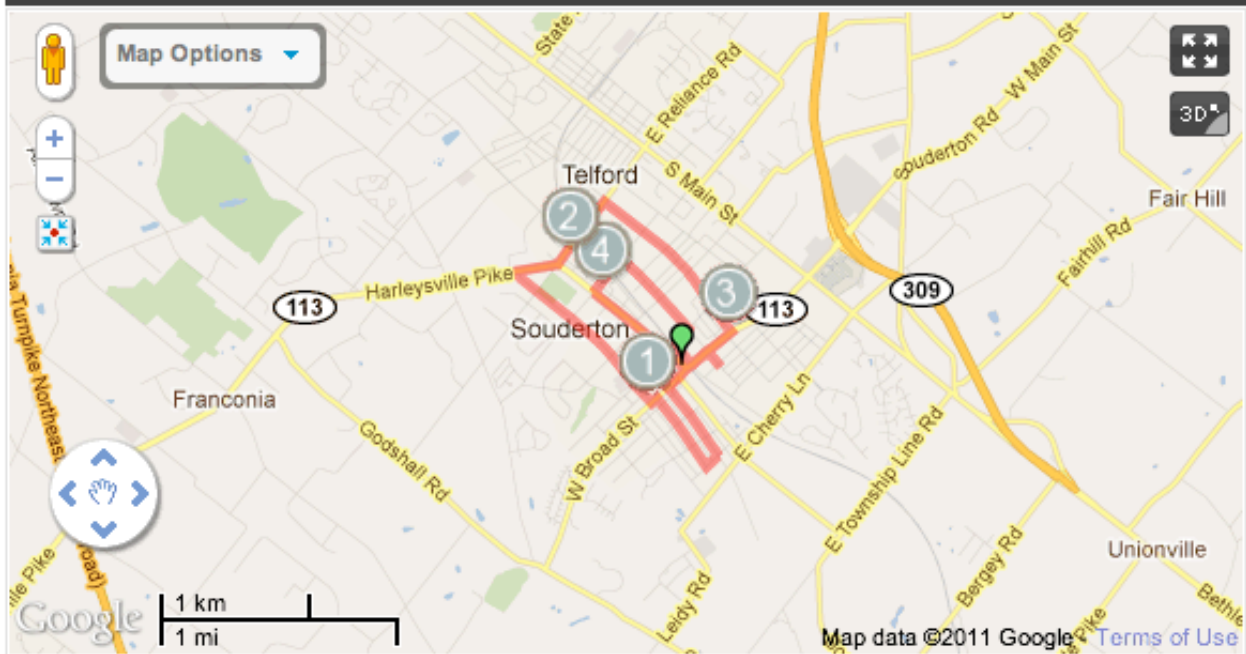

4.76
mile

UGP_FinishCircuit

This Bike Ride starts in [Souderton, PA](#). Find more [Souderton, PA Bike Rides](#).

10 Views

Summary

Climbs

Notes

Stats

Leaderboard

ELEVATION (feet)

426 ft
Start Elev

505.0 ft
Max Elev

177.0 ft
Gain